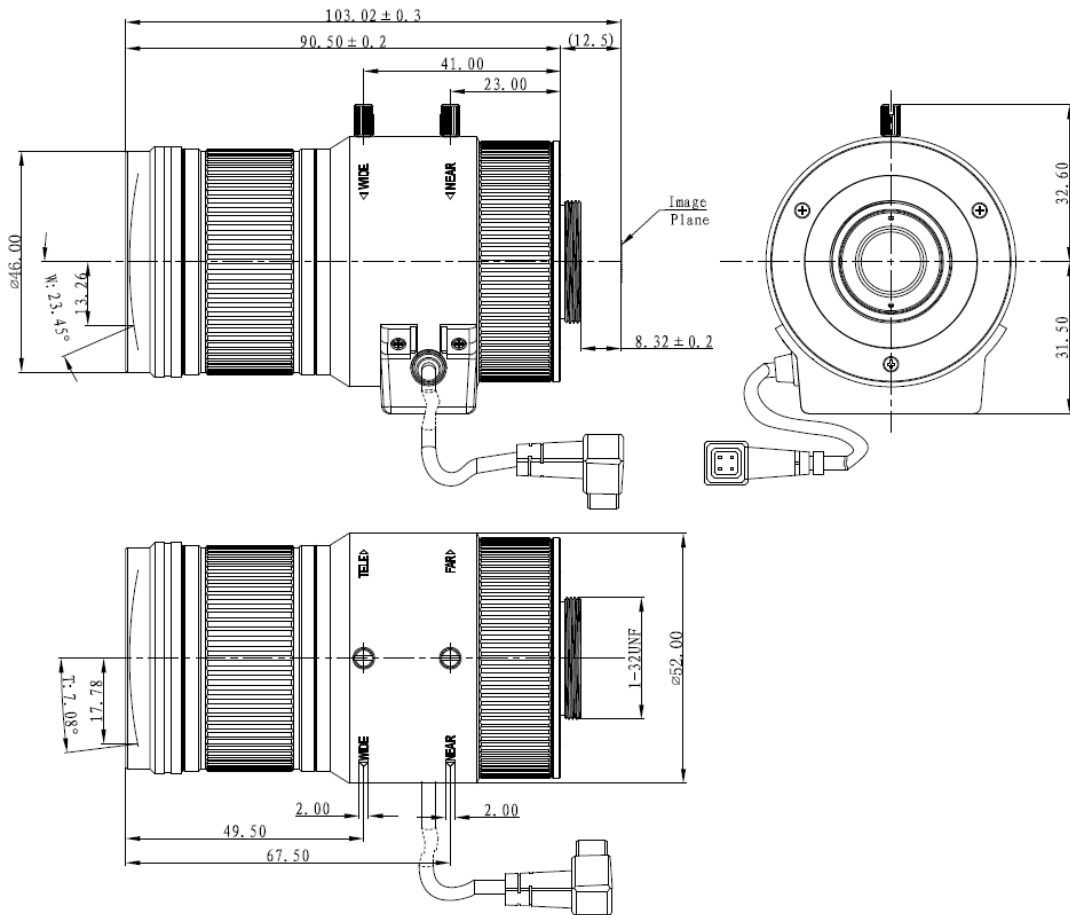

DH-PLZ21C0-D

12 MegaPixel 4K Lens

Specifications

Model	DH-PLZ21C0-D	
Parameter		
Image format	1/1.7"	
Focal length	10.5-42mm	
Aperture	F1.5	
Field Angle	W:46.9° x37.2° x27.6° T: 14.2° x11.2° x8.4°	
M.O.D.	0.3m	
TV Distortion	-3%(Wide)	
IR Correction	Yes	
Lens Control	Focus	Manual
	Zoom	Manual
	Iris	DC-Iris
Mount	CS	
Dimension	Ø52x90.5mm	
Weight	320g	
Operating temperature	-30℃ ~ +70℃	

DH-PLZ21C0-D

Dimensions (mm)

Dahua Technology Co., Ltd.

1199 BinAn Road, Binjiang District, Hangzhou, China

Tel: +86-571-87688883

Fax: +86-571-87688815

Email: overseas@dahuatech.com

www.dahuasecurity.com